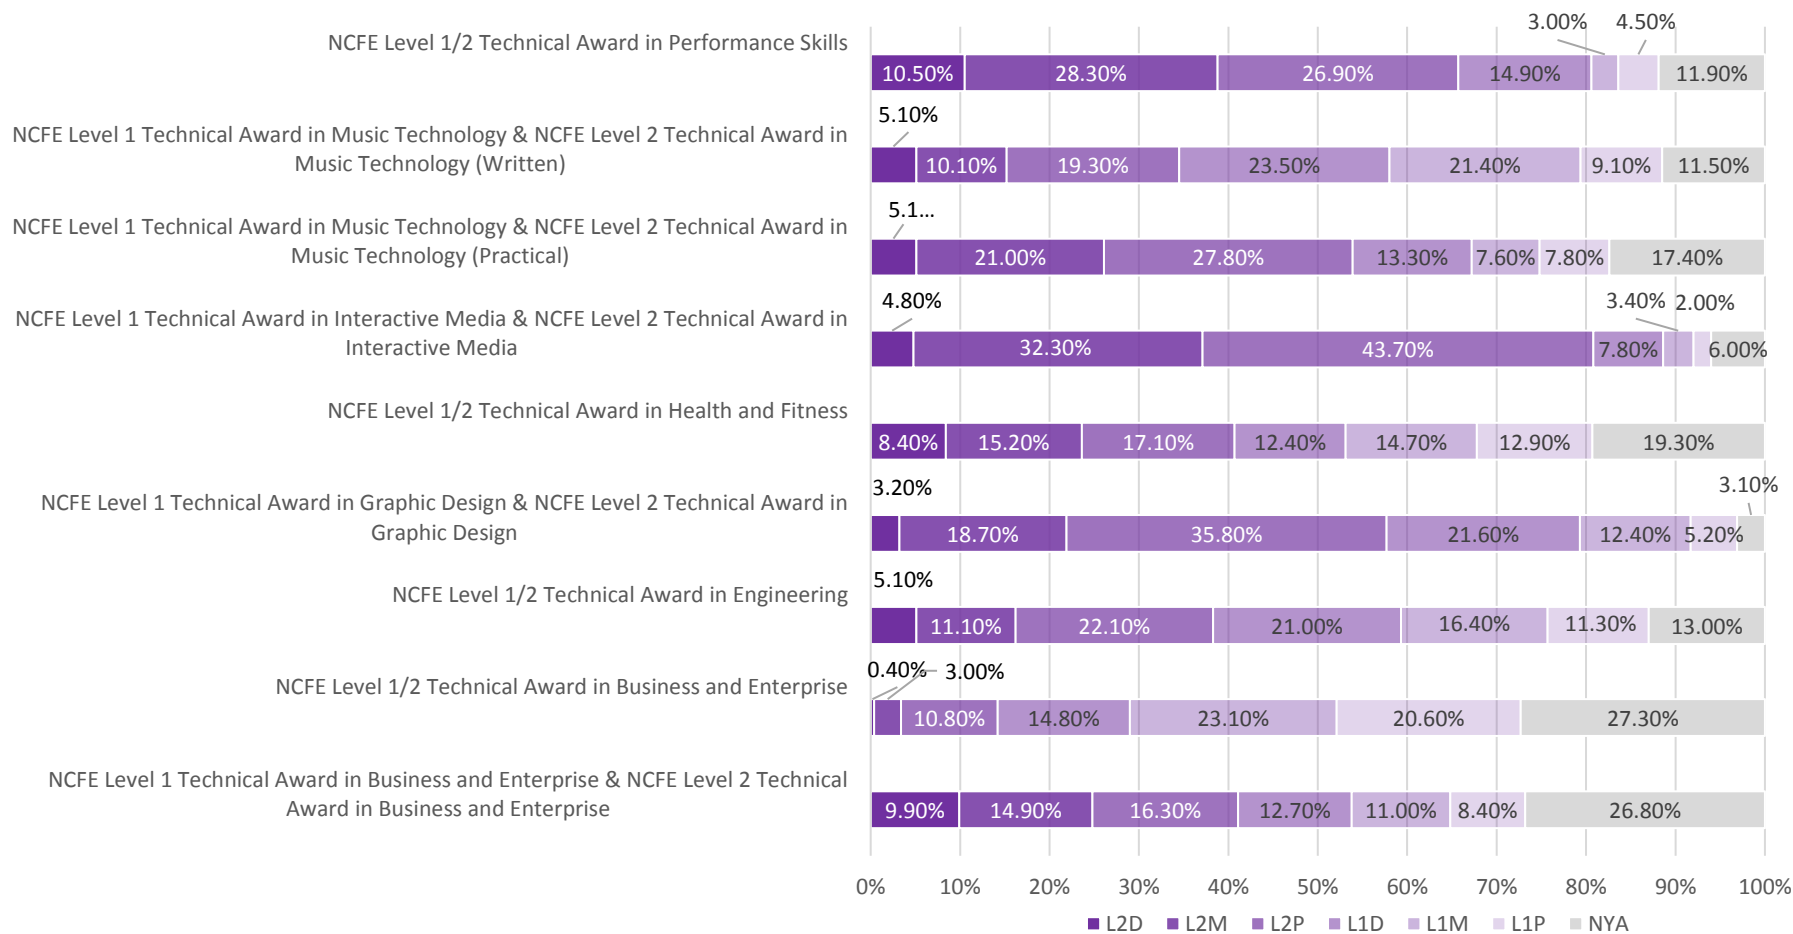

Technical Award External Assessment Results – Spring 2019 Schools Only

Technical Award Assessments Results - Spring 2019

Schools Only

QRN	Qualification	Entry	Ach Rate	L2+ Rate	L2D	L2M	L2P	L1D	L1M	L1P
603/0835/7 603/0838/2	NCFE Level 1 Technical Award in Business and Enterprise & NCFE Level 2 Technical Award in Business and Enterprise	355	73.20%	41.10%	9.90%	14.90%	16.30%	12.70%	11.00%	8.40%
603/2955/5	NCFE Level 1/2 Technical Award in Business and Enterprise	703	96.90%	14.20%	0.40%	3.00%	10.80%	14.80%	23.10%	20.60%
603/2963/4	NCFE Level 1/2 Technical Award in Engineering	592	94.00%	38.30%	5.10%	11.10%	22.10%	21.00%	16.40%	11.30%
603/0844/8 603/0845/X	NCFE Level 1 Technical Award in Graphic Design & NCFE Level 2 Technical Award in Graphic Design	1225	82.60%	57.70%	3.20%	18.70%	35.80%	21.60%	12.40%	5.20%
603/2650/5	NCFE Level 1/2 Technical Award in Health and Fitness	4325	88.50%	40.70%	8.40%	15.20%	17.10%	12.40%	14.70%	12.90%
603/0851/5 603/0852/7	NCFE Level 1 Technical Award in Interactive Media & NCFE Level 2 Technical Award in Interactive Media	501	72.70%	80.80%	4.80%	32.30%	43.70%	7.80%	3.40%	2.00%
601/6777/4 601/6774/9	NCFE Level 1 Technical Award in Music Technology & NCFE Level 2 Technical Award in Music Technology (Practical)	701	87.00%	53.90%	5.10%	21.00%	27.80%	13.30%	7.60%	7.80%
601/6777/4 601/6774/9	NCFE Level 1 Technical Award in Music Technology & NCFE Level 2 Technical Award in Music Technology (Written)	684	80.70%	34.50%	5.10%	10.10%	19.30%	23.50%	21.40%	9.10%
603/2960/9	NCFE Level 1/2 Technical Award in Performance Skills	67	88.10%	65.70%	10.50%	28.30%	26.90%	14.90%	3.00%	4.50%
Total		9153	83.90%	43.70%	6.20%	15.60%	21.90%	15.10%	14.20%	10.90%