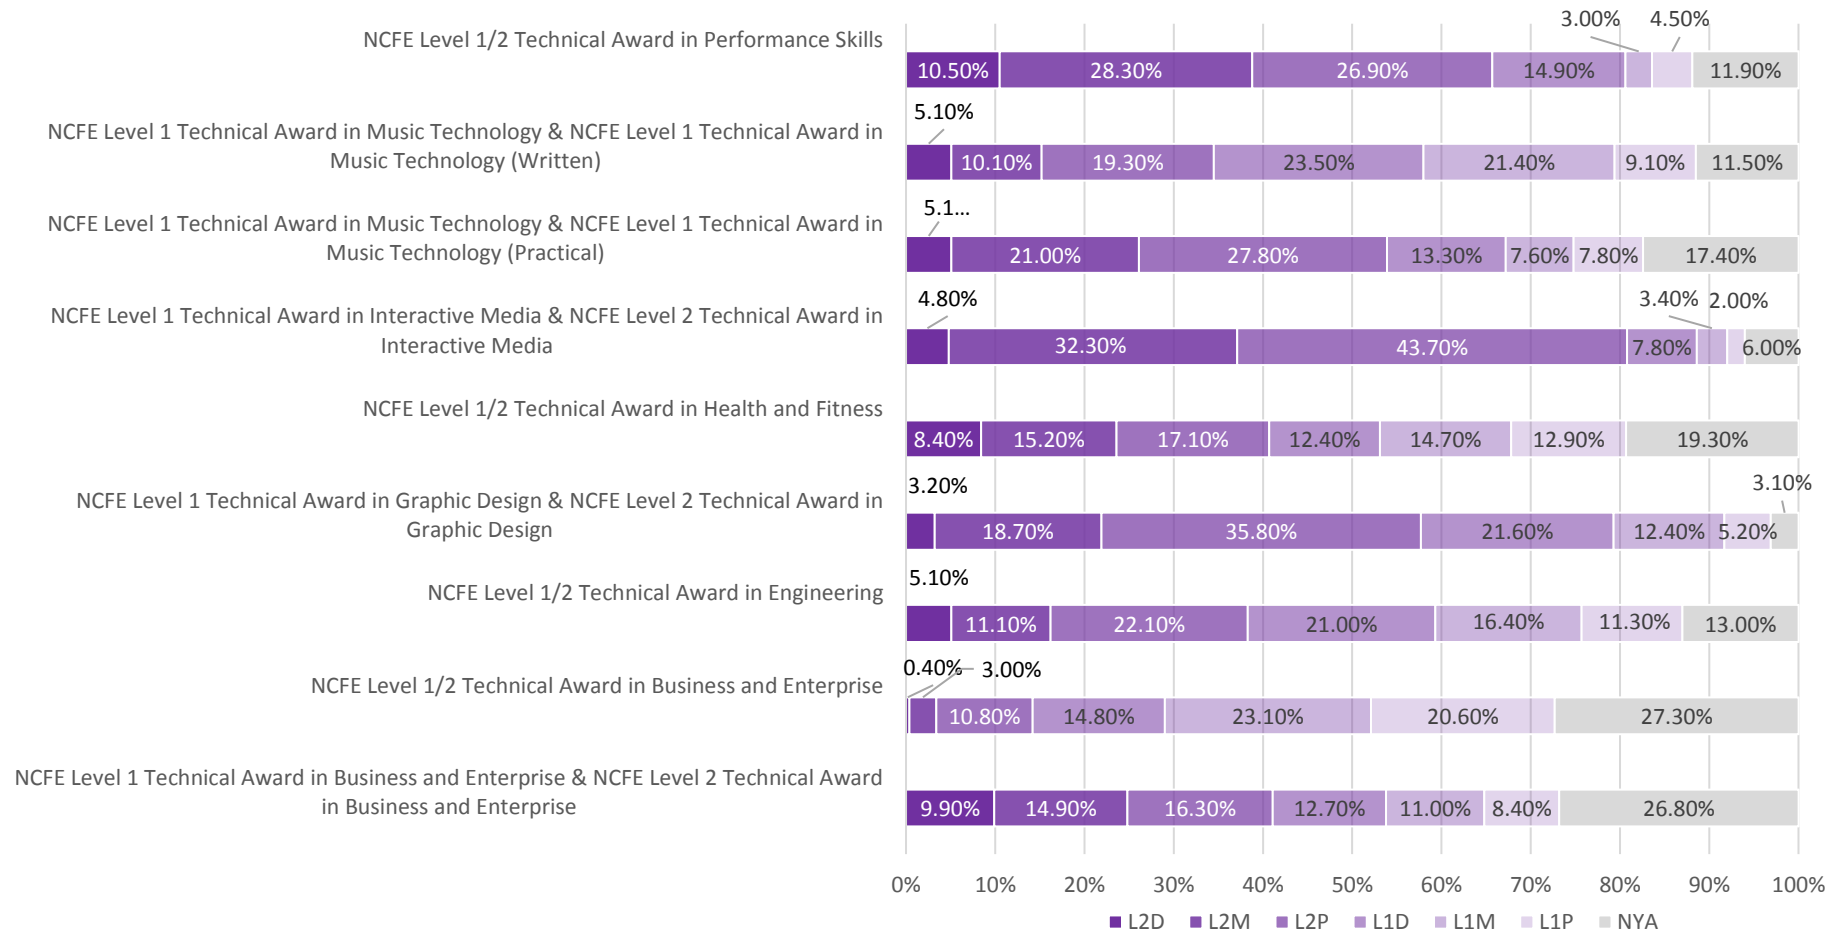

Technical Award External Assessment Results – Spring 2019 Schools Only

Technical Award Assessments Results - Spring 2019

Schools Only

QRN	Qualification	Entry	Ach Rate	L2+ Rate	L2D	L2M	L2P	L1D	L1M	L1P
603/0835/7 603/0838/2	NCFE Level 1 Technical Award in Business and Enterprise & NCFE Level 2 Technical Award in Business and Enterprise	355	73.20%	41.10%	9.90%	14.90%	16.30%	12.70%	11.00%	8.40%
603/2955/5	NCFE Level 1/2 Technical Award in Business and Enterprise	703	72.70%	14.20%	0.40%	3.00%	10.80%	14.80%	23.10%	20.60%
603/2963/4	NCFE Level 1/2 Technical Award in Engineering	592	87.00%	38.30%	5.10%	11.10%	22.10%	21.00%	16.40%	11.30%
603/0844/8 603/0845/X	NCFE Level 1 Technical Award in Graphic Design & NCFE Level 2 Technical Award in Graphic Design	1225	96.90%	57.70%	3.20%	18.70%	35.80%	21.60%	12.40%	5.20%
603/2650/5	NCFE Level 1/2 Technical Award in Health and Fitness	4325	80.70%	40.70%	8.40%	15.20%	17.10%	12.40%	14.70%	12.90%
603/0851/5 603/0852/7	NCFE Level 1 Technical Award in Interactive Media & NCFE Level 2 Technical Award in Interactive Media	501	94.00%	80.80%	4.80%	32.30%	43.70%	7.80%	3.40%	2.00%
601/6777/4 601/6774/9	NCFE Level 1 Technical Award in Music Technology & NCFE Level 2 Technical Award in Music Technology (Practical)	701	82.60%	53.90%	5.10%	21.00%	27.80%	13.30%	7.60%	7.80%
601/6777/4 601/6774/9	NCFE Level 1 Technical Award in Music Technology & NCFE Level 2 Technical Award in Music Technology (Written)	684	88.50%	34.50%	5.10%	10.10%	19.30%	23.50%	21.40%	9.10%
603/2960/9	NCFE Level 1/2 Technical Award in Performance Skills	67	88.10%	65.70%	10.50%	28.30%	26.90%	14.90%	3.00%	4.50%
Total		9153	83.90%	43.70%	6.20%	15.60%	21.90%	15.10%	14.20%	10.90%